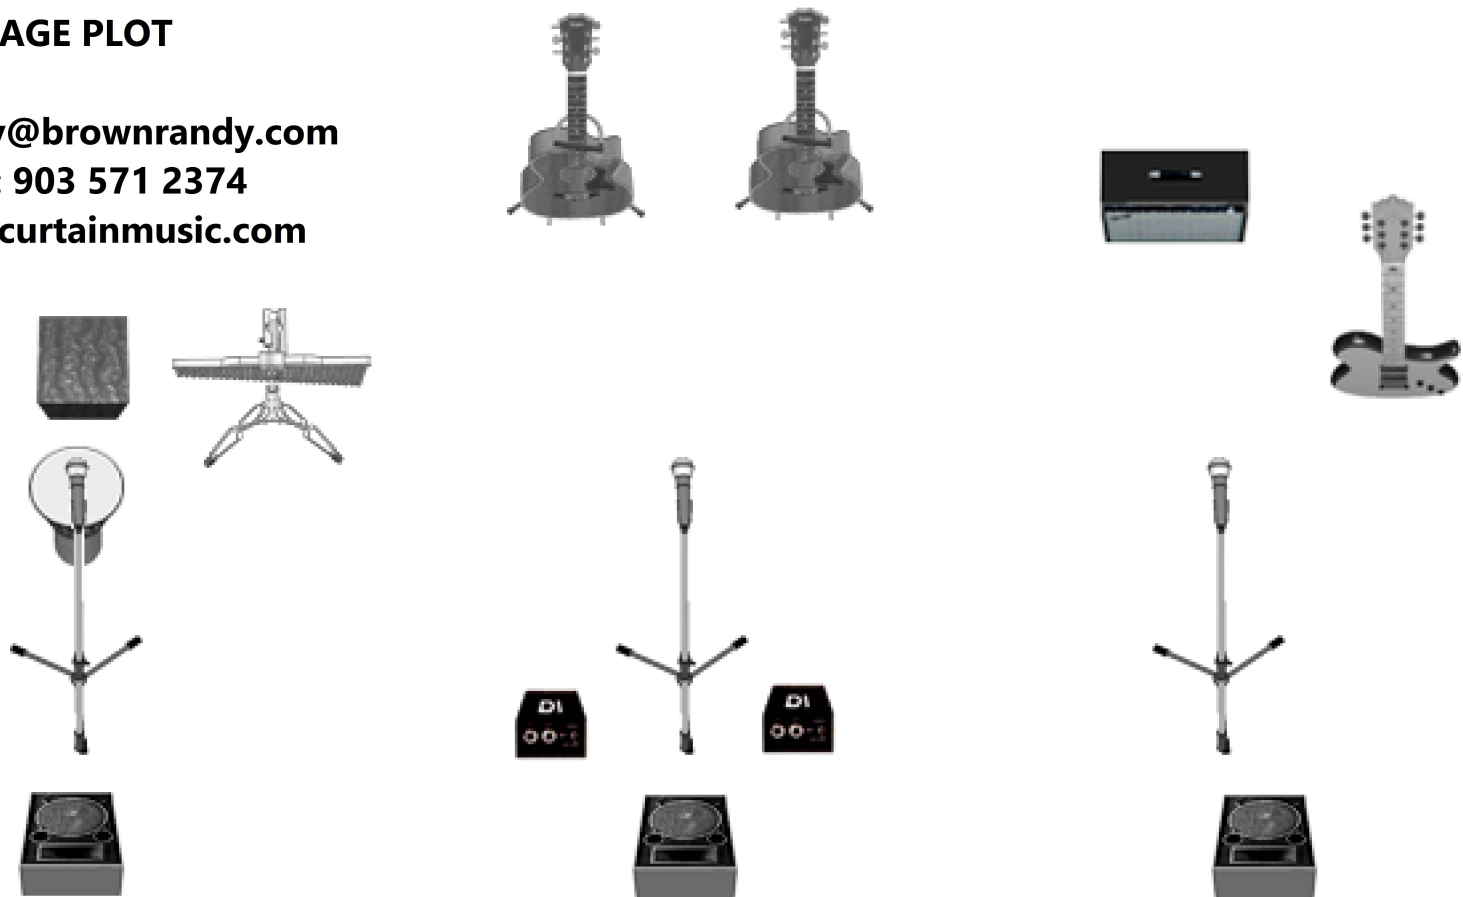

**Randy Brown & PINE CURTAIN
STAGE PLOT**

email: randy@brownrandy.com
phone: 903 571 2374
www.pinecurtainmusic.com

We will provide mics SM58s

Percussion has mixer and provides L&R XLRs

Power Required
Stage Right & Left

JB "Wahoo" Smith
Percussion & Harmony

1 Wedge Monitor

In 1 - Mixer L - XLR
In 2 - Mixer R - XLR
In 3 - Perc Vocal

Randy Brown
Acoustic Gtr & Vocal

1 Wedge Montior

In 4 Direct - Acoustic Gtr 1
In 5 Direct - Acoustic Gtr 2
In 6 - Vocal Mic

Kurt Blttner
Electric Gtr & Harmony

1 Wedge Monitor

In 7 Mic- Fender Amp
in 8 Mic - Vocal